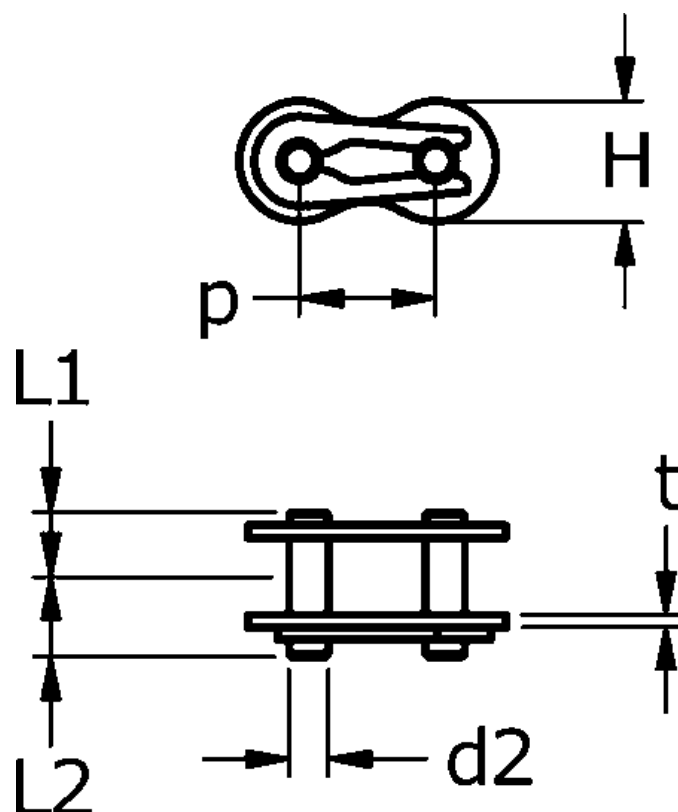

Article number: 6100112051

Description: Connecting link 1/2 x 5/16 simplex 08B-1
St. steel

Measures

Breaking power = 9600

C = 20.5

d = 4.45

D = -

For chain size = 1/2 x 5/16

For chain type = 08 B-1

L1 = 8.4

L2 = 10

P = 12,7

W = -